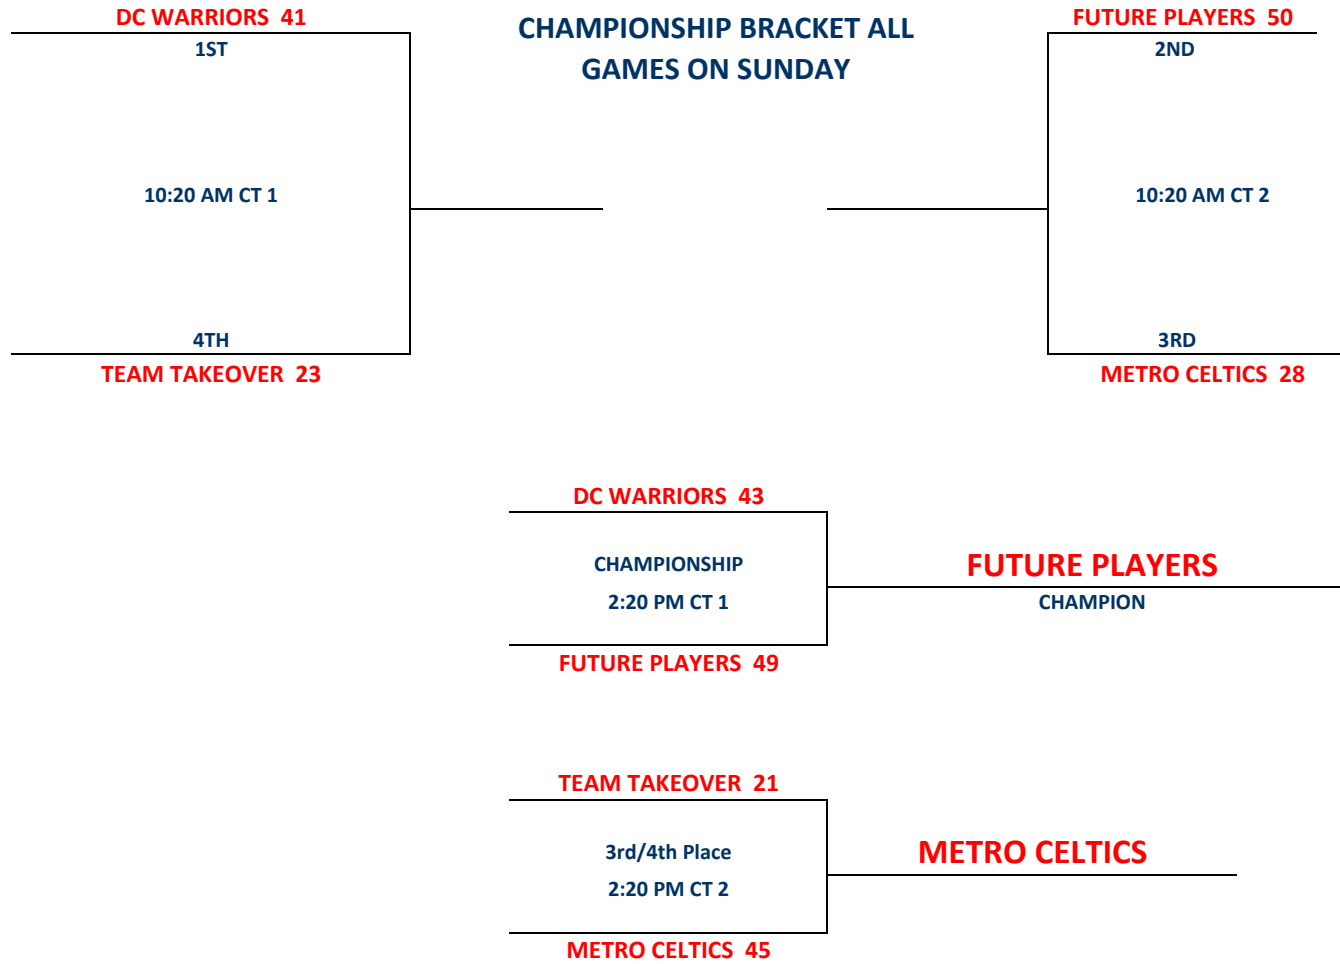

1) Teams listed first in the pool are considered the HOME teams.

2) The team listed on the top of the bracket is considered the HOME team.

Sites:
 1 = Gwynn Park Main Gym
 2 = Gwynn Park Aux Gym

1) Teams listed first in the pool are considered the HOME teams.