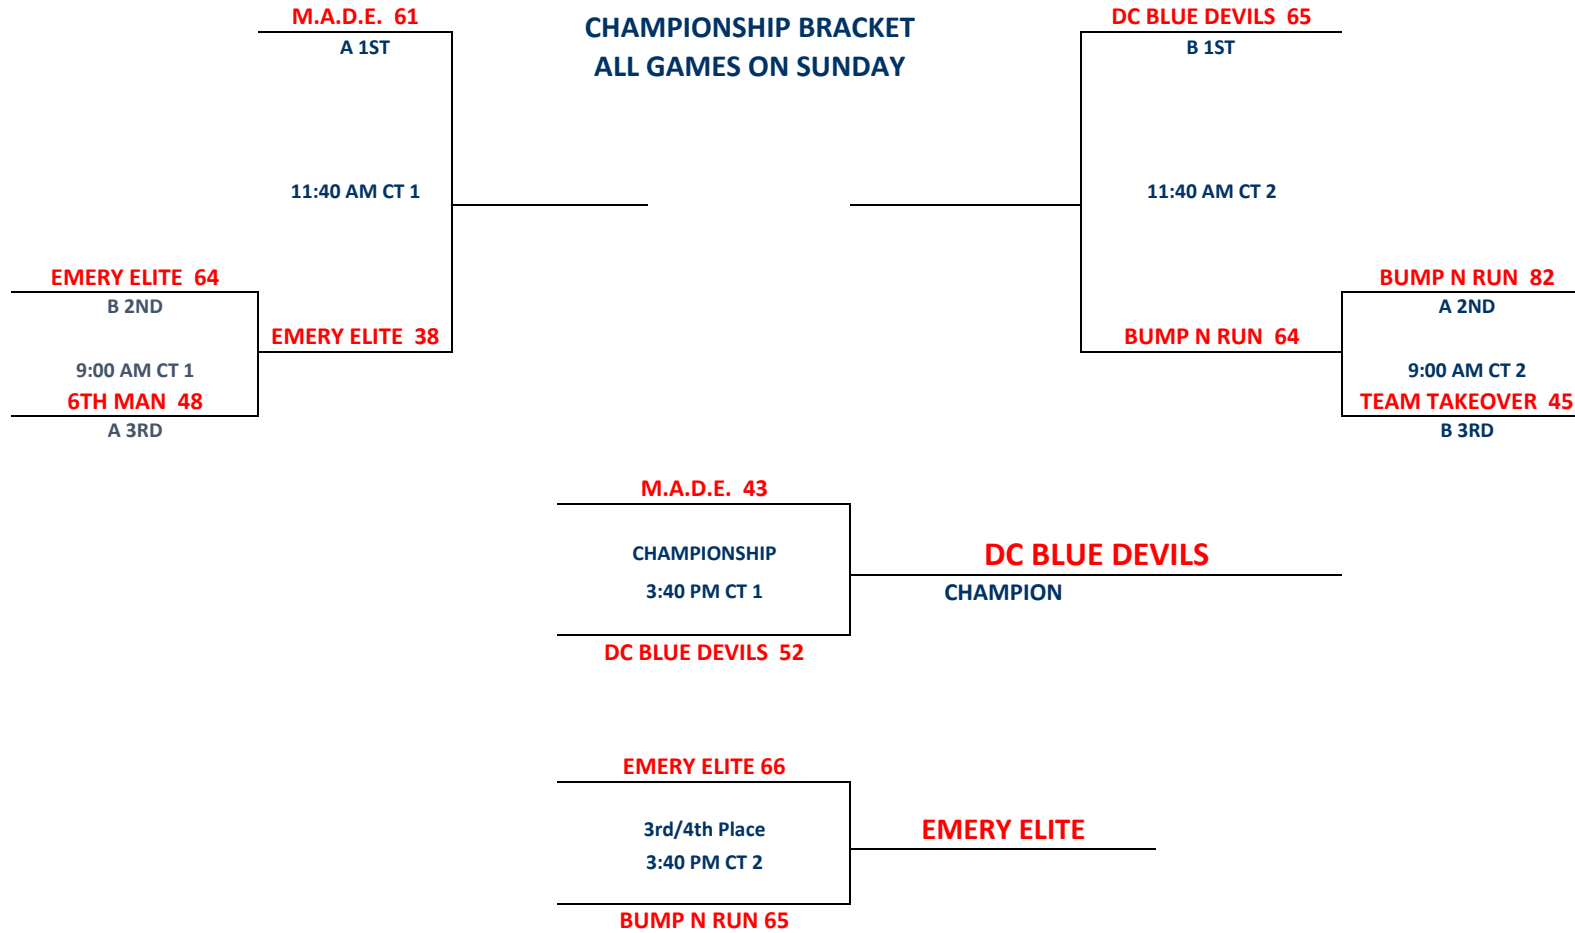

Pool B

W	L
I	I
II	
	II

B1	EMERY ELITE	2
B2	DC BLUE DEVILS AAC	1
B3	TEAM TAKEOVER	3

Friday **Time** **Court** **Results**

B2 vs B1	8:20 PM	1 B2	<u>60</u>	B1	<u>55</u>
----------	---------	------	-----------	----	-----------

Saturday **Time** **Court** **Results**

B1 vs B3	9:00 AM	2 B1	_____	B3	_____
B3 vs B2	11:40 AM	1 B3	_____	B2	_____

Sunday **Time** **Court** **Results**

1) Teams listed first in the pool are considered the HOME teams.

2) The team listed on the top of the bracket is considered the HOME team.

Sites:
 1 = Gwynn Park Main Gym
 2 = Gwynn Park Aux Gym

1) Teams listed first in the pool are considered the HOME teams.

2) The team listed on the top of the bracket is considered the HOME team.