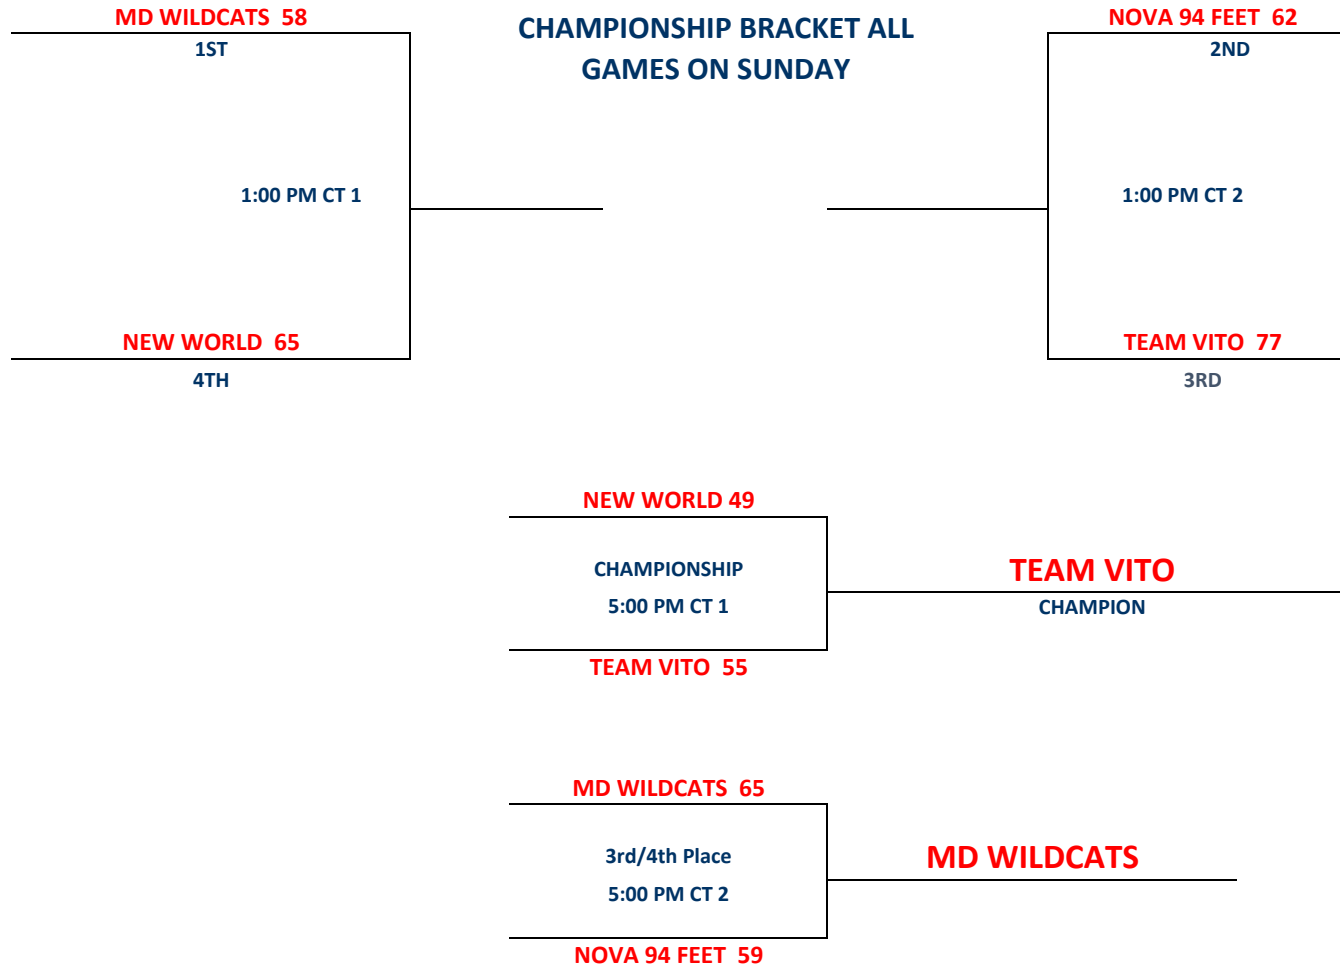

1) Teams listed first in the pool are considered the HOME teams.

2) The team listed on the top of the bracket is considered the HOME team.